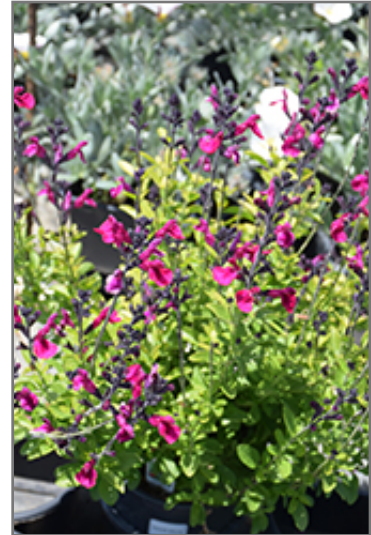

Vibe Ignition Fuchsia Sage in bloom
Photo courtesy of NetPS Plant Finder