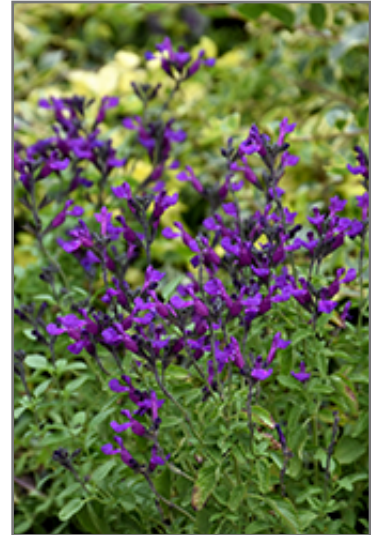

Vibe® Ignition Purple Sage
Salvia x jamensis 'Ignition Purple'

Plant Height: 18 inches
Flower Height: 24 inches
Spread: 18 inches
Spacing: 15 inches
Sunlight: ☉ ●
Hardiness Zone: 6b
Group/Class: Vibe Series

Description:

This petite selection presents vibrant purple flowers from dark purple buds all summer long; notably heat and drought tolerant; resilient to most atmospheric effects including pollution and seasalts; excellent for borders, cutting gardens, or containers

Ornamental Features

Vibe Ignition Purple Sage has masses of beautiful racemes of fragrant purple flowers rising above the foliage from late spring to early fall, which emerge from distinctive deep purple flower buds, and which are most effective when planted in groupings. The flowers are excellent for cutting. Its narrow leaves remain green in color throughout the year.

Landscape Attributes

Vibe Ignition Purple Sage is an herbaceous evergreen perennial with an upright spreading habit of growth. Its medium texture blends into the garden, but can always be balanced by a couple of finer or coarser plants for an effective composition.